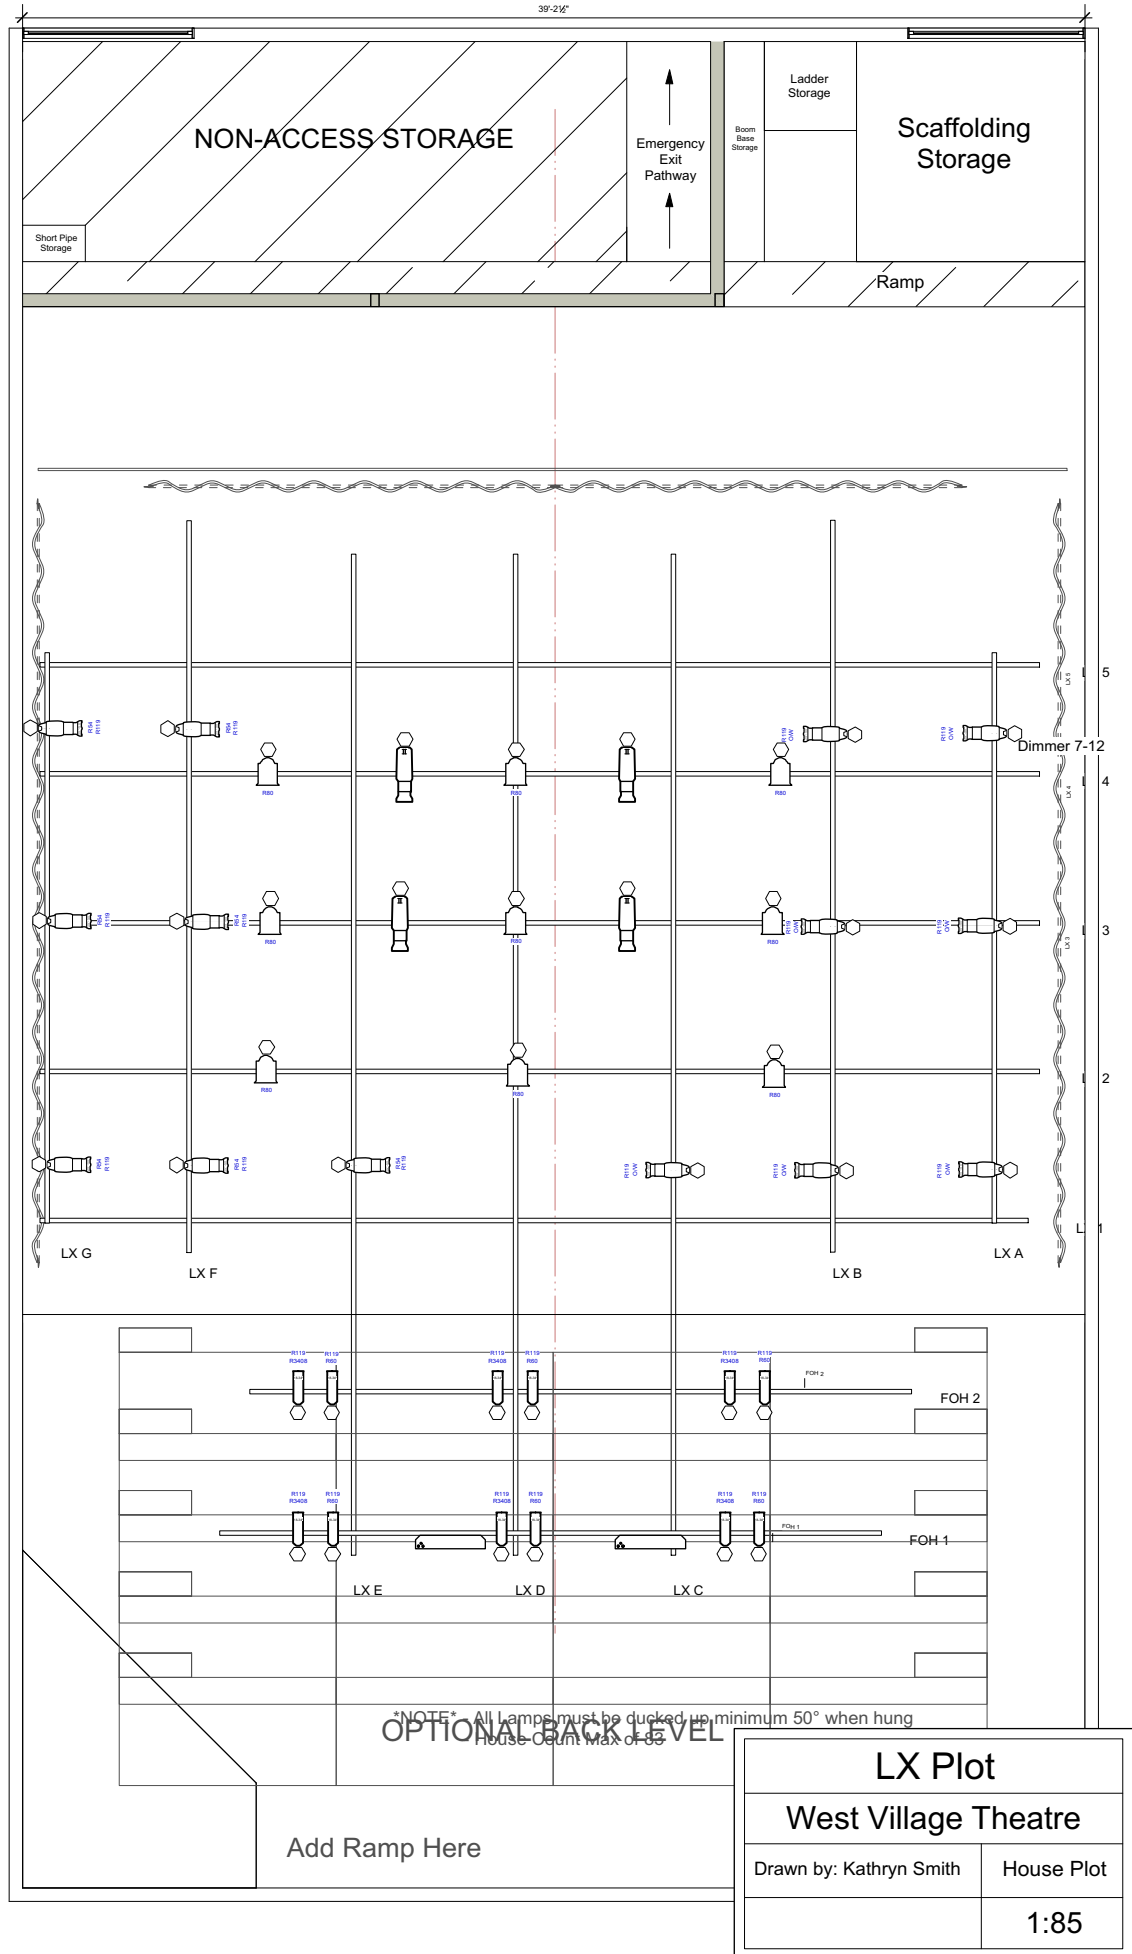

Add Ramp Here

LX Plot	
West Village Theatre	
Drawn by: Kathryn Smith	House Plot
	1:85

Instruments	Num In Inventory	Used	Remaining
Source 4 Zoom	17	14	3
Selecon Zoom	14	12	2
Source 4 LED	4	4	0
6" Fresnel 1k	17	6	11
Source 4	8	0	8
Accessories	Num In Inventory	Used	Remaining
Legend			
Color			
Change			
Circuit Number			

LX Plot	
West Village Theatre	
Drawn by: Kathryn Smith	House Plot
1:85	

Add Ramp Here